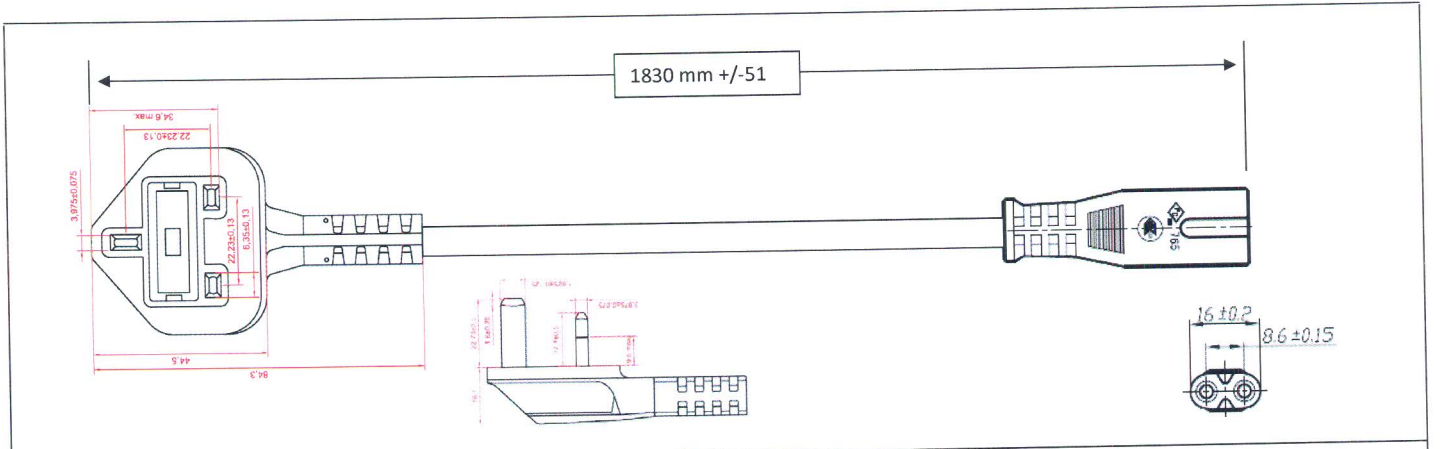

POWER SOURCES UNLIMITED, INC.®

Your #1 Distributor for Power Products

200 Stonewall Blvd - Suite 4
Wrentham, MA 02093-2210

Tel: 508-384-1419
Fax: 508-384-1896
Nationwide: 800-966-PSUI
800-966-7784

WWW.PSUI.COM

Packaging: Figure 8 and twist tie

Notes:

1. Plug: BS1363/3A
2. Cable: H03VVH2F2x0.75mm
3. Connector: EN60320 C7
4. Color: Black
5. Rating: 2.5A/250V
6. Approvals: BSI-ENEC

B	Plug update	3/10/13
A	Drawing Release	3/6/13
REV	Description	Date

Proprietary Notice:

Customer P/N:
Rev.

RoHS Compliant

Item Description: BS1363/3A H03VVH2F2x0.75mm EN60320 C7 Black

Approved: AG

Drawn By: GF

Date: 3/10/13

Part Number: 209-21

PSUI P/N 16-00601-04